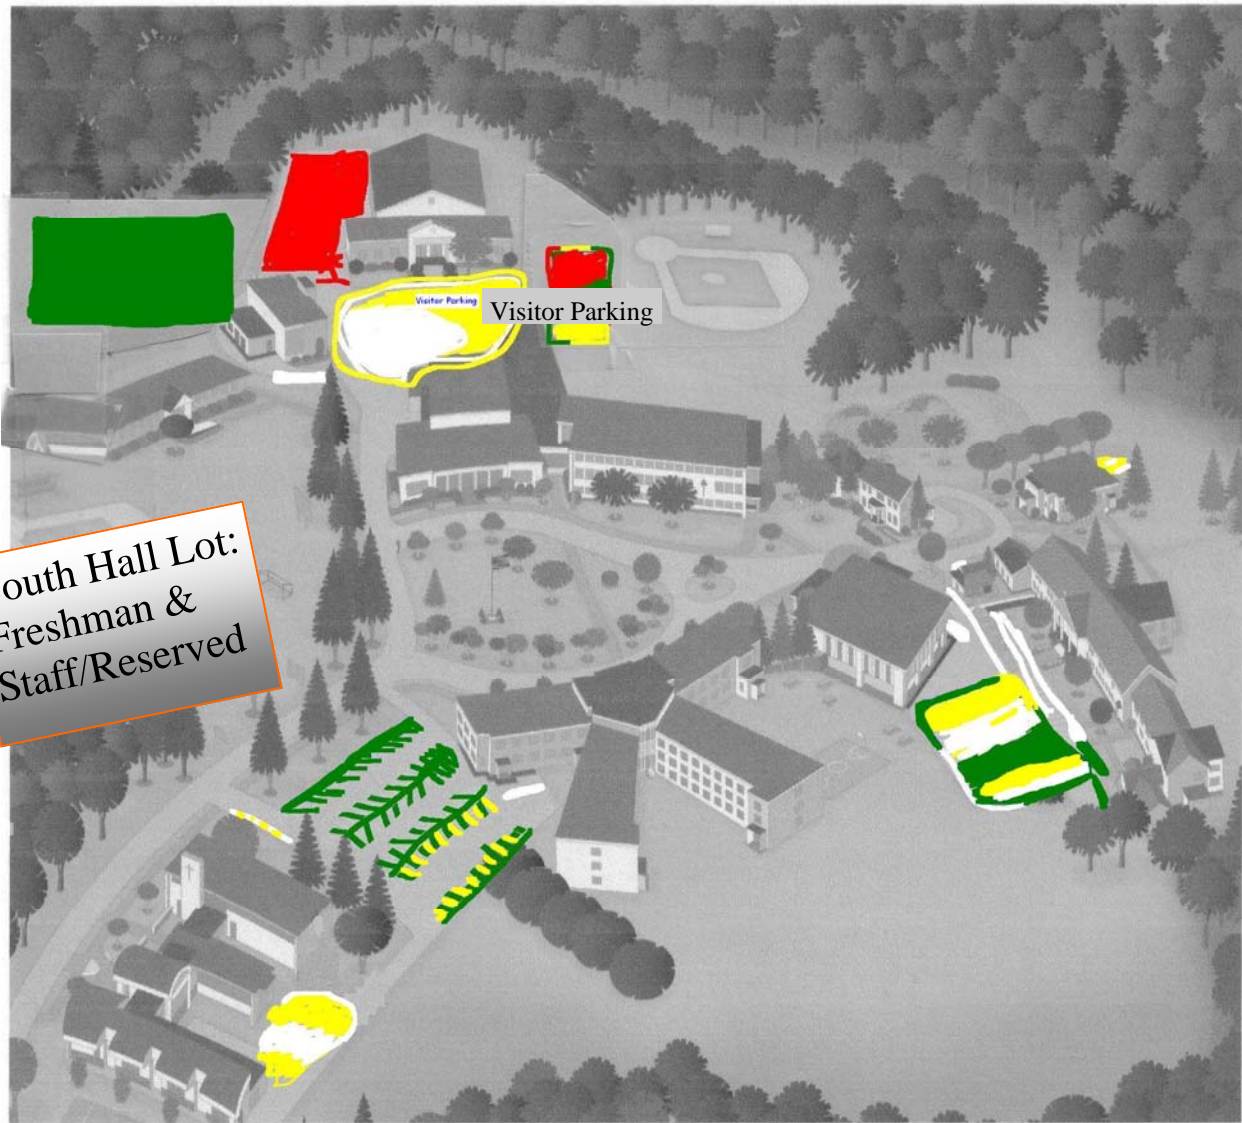

AMC Parking Map

Parking is not allowed along campus roadways.

*Visitors may park in front or to the right of the Fuller Activities Center.
(Pass required if parking midnight—7 AM.)*

Most lots are for mixed use.

Yellow = Commuter White = Faculty & Staff Red = Resident Freshmen
Green = Resident Senior/Junior/Sophomore

Contact Public Safety, 508-494-9010, with ques-